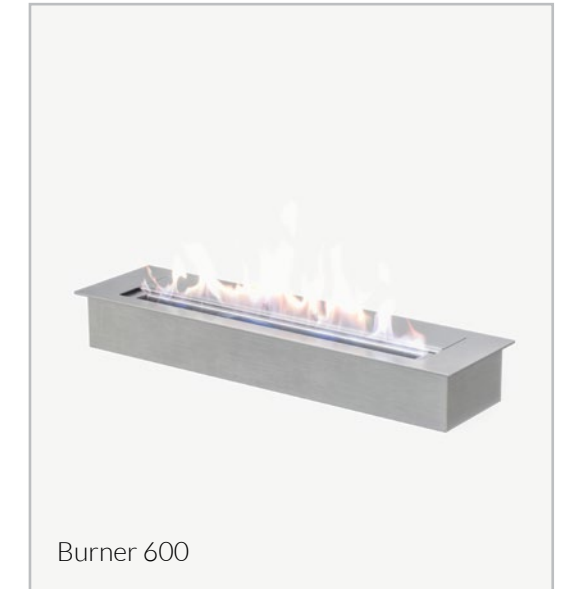

Burner's

Burner 600 | BIO-F2018-600
Burner 1000 | BIO-F2018-1000

The Burner 600 and 1000 are two inserts we carry in the Henley range. Their versatile design enables models to be installed in a wide range of outdoor applications making it a talking point at gatherings.

Manufactured from sleek stainless steel this model is sure to turn heads no matter whether it's indoors or outdoors.

(Burner 600)

OUTPUT	HOLDS	TIMES
1 kW	4 L	6 HR

(Burner 1000)

OUTPUT	HOLDS	TIMES
1 kW	6.5 L	5 HR